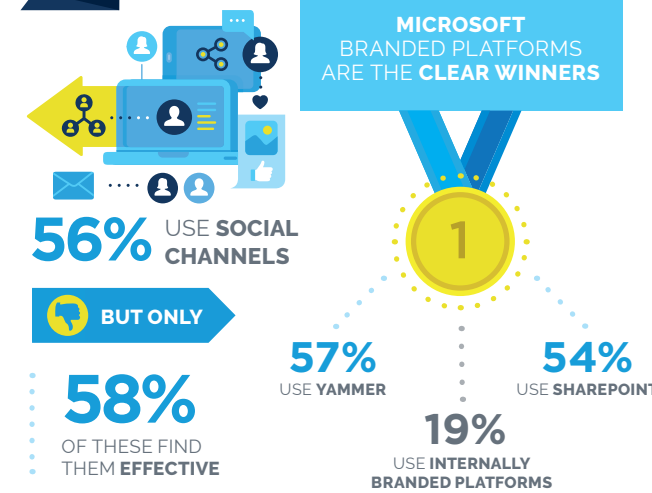

gatehouse 

www.gatehouse.co.uk

State of the Sector 2017

The ninth annual Internal Communication & Employee Engagement Census

WHO TOOK PART

IC PLANNING, MEASUREMENT & EVALUATION

PROFESSIONAL CONFIDENCE ON THE RISE

ORGANISATIONAL LISTENING PRACTICES A MIXED BAG

THE MICROSOFT OFFICE 365 EFFECT

LINE MANAGERS THE NEW BATTLEGROUND

SLOW MOVE TO BRING YOUR OWN DEVICE