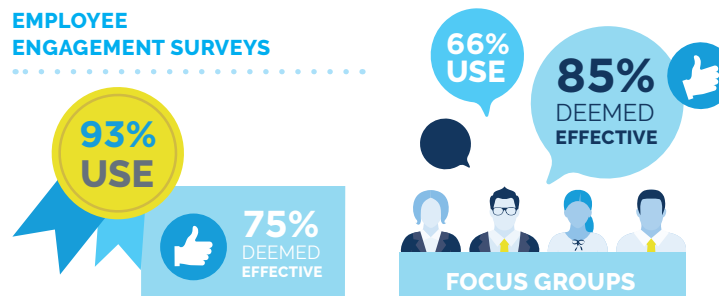

gatehouse 

www.gatehouse.co.uk

State of the Sector 2017

The ninth annual Internal Communication & Employee Engagement Census

WHO TOOK PART

IC PLANNING, MEASUREMENT & EVALUATION

PROFESSIONAL CONFIDENCE ON THE RISE

ORGANISATIONAL LISTENING PRACTICES A MIXED BAG

THE MICROSOFT OFFICE 365 EFFECT

LINE MANAGERS THE NEW BATTLEGROUND

SLOW MOVE TO BRING YOUR OWN DEVICE