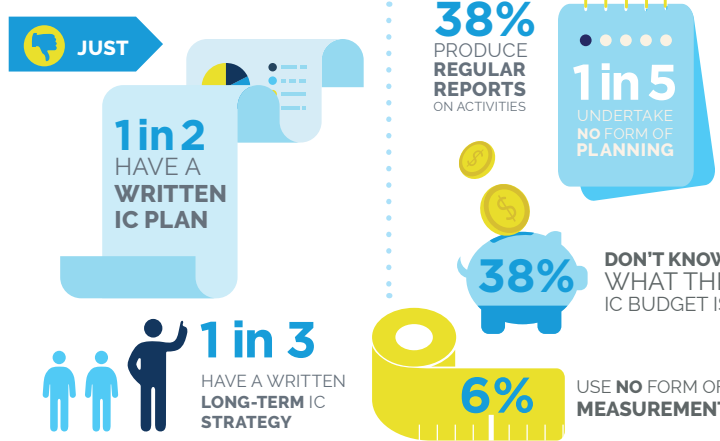

gatehouse 

www.gatehouse.co.uk

State of the Sector 2017

The ninth annual Internal Communication & Employee Engagement Census

WHO TOOK PART

IC PLANNING, MEASUREMENT & EVALUATION

PROFESSIONAL CONFIDENCE ON THE RISE

ORGANISATIONAL LISTENING PRACTICES A MIXED BAG

THE MICROSOFT OFFICE 365 EFFECT

LINE MANAGERS THE NEW BATTLEGROUND

SLOW MOVE TO BRING YOUR OWN DEVICE